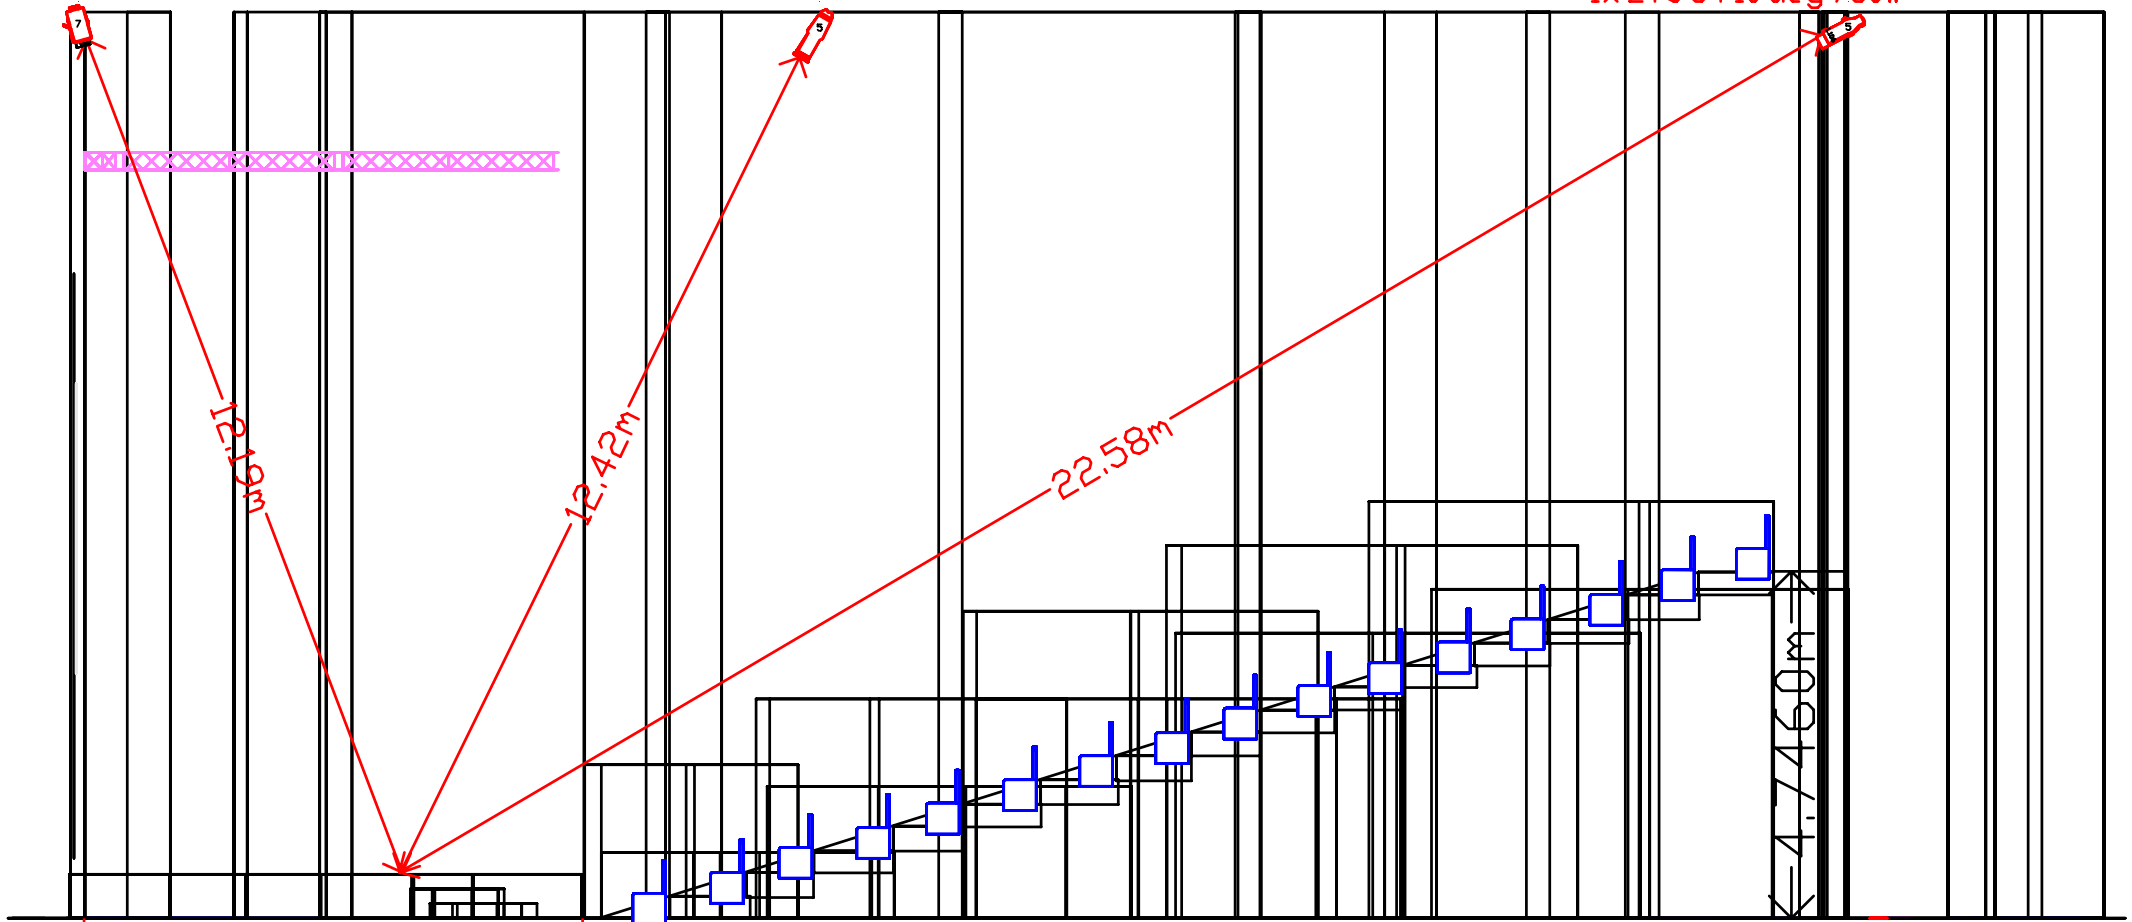

8x PANI PC 1kW

6x ETC S4 Zoom 15-30deg 750W

4x PANI 2kW profile with 4 color changer
3x CCT 2kW profile 10deg
1x ETC S4 10 deg 750w

stage depth with extension
6.82m

4.44m
stage depth

TAMPERE-TALO - Small auditorium - cross-section
Location of frontlights